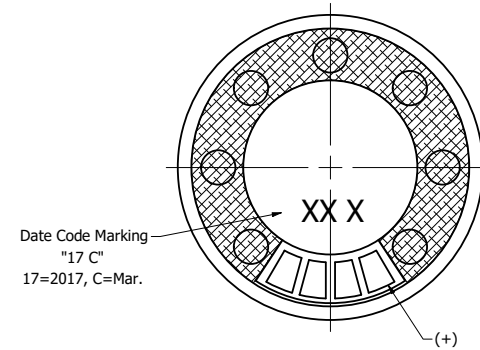

Part Number: <b>SW280708-1</b>	DRAWN CJ	3/23/2017
	CHECKED P.D.	10/2/2017
	APPROVED C.E.	10/2/2017
Description: <b>Waterproof Dynamic Speaker</b>		
This document contains data proprietary to DB Unlimited. Any use or reproduction, in any form, without prior written permission of DB Unlimited is prohibited. All terms and conditions can be found at <a href="http://www.dbunlimitedco.com">www.dbunlimitedco.com</a>		

Top View

Side View

Bottom View

Items	Specifications	Conditions
Sound Pressure Level	92	dB (@ 10cm), Avg.
Resonant Frequency	700	Hz
Frequency Range	700 ~ 10,000	Hz
Nominal Power	1.5	W
Max. Power	2	W
Impedance	8	Ω
Cone Material	Mylar	
Mount Type	Flush Mount	
IP Rating	IP67	
Storage Temperature	-30 ~ +65	°C
Operating Temperature	-30 ~ +65	°C
Weight	6.85	g

- 1) All dimensions are in mm unless otherwise noted
- 2) All tolerances are ± 0.3 mm unless otherwise noted
- 3) All parts meet RoHS
- 4) Subject to change or redrawn without notice