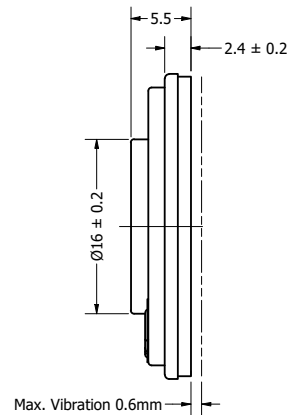

Part Number: <b>SW280708-1</b>	DRAWN CJ	3/23/2017
	CHECKED P.D.	10/2/2017
	APPROVED C.E.	10/2/2017
Description: <b>Waterproof Dynamic Speaker</b>		
This document contains data proprietary to DB Unlimited. Any use or reproduction, in any form, without prior written permission of DB Unlimited is prohibited. All terms and conditions can be found at <a href="http://www.dbunlimitedco.com">www.dbunlimitedco.com</a>		

Top View

Side View

Bottom View

Items	Specifications	Conditions
Sound Pressure Level	92	dB (@ 10cm), Avg.
Resonant Frequency	700	Hz
Frequency Range	700 ~ 10,000	Hz
Nominal Power	1.5	W
Max. Power	2	W
Impedance	8	Ω
Cone Material	Mylar	
Mount Type	Flush Mount	
IP Rating	IP67	
Storage Temperature	-30 ~ +65	°C
Operating Temperature	-30 ~ +65	°C
Weight	6.85	g

- 1) All dimensions are in mm unless otherwise noted
- 2) All tolerances are ± 0.3 mm unless otherwise noted
- 3) All parts meet RoHS
- 4) Subject to change or redrawn without notice